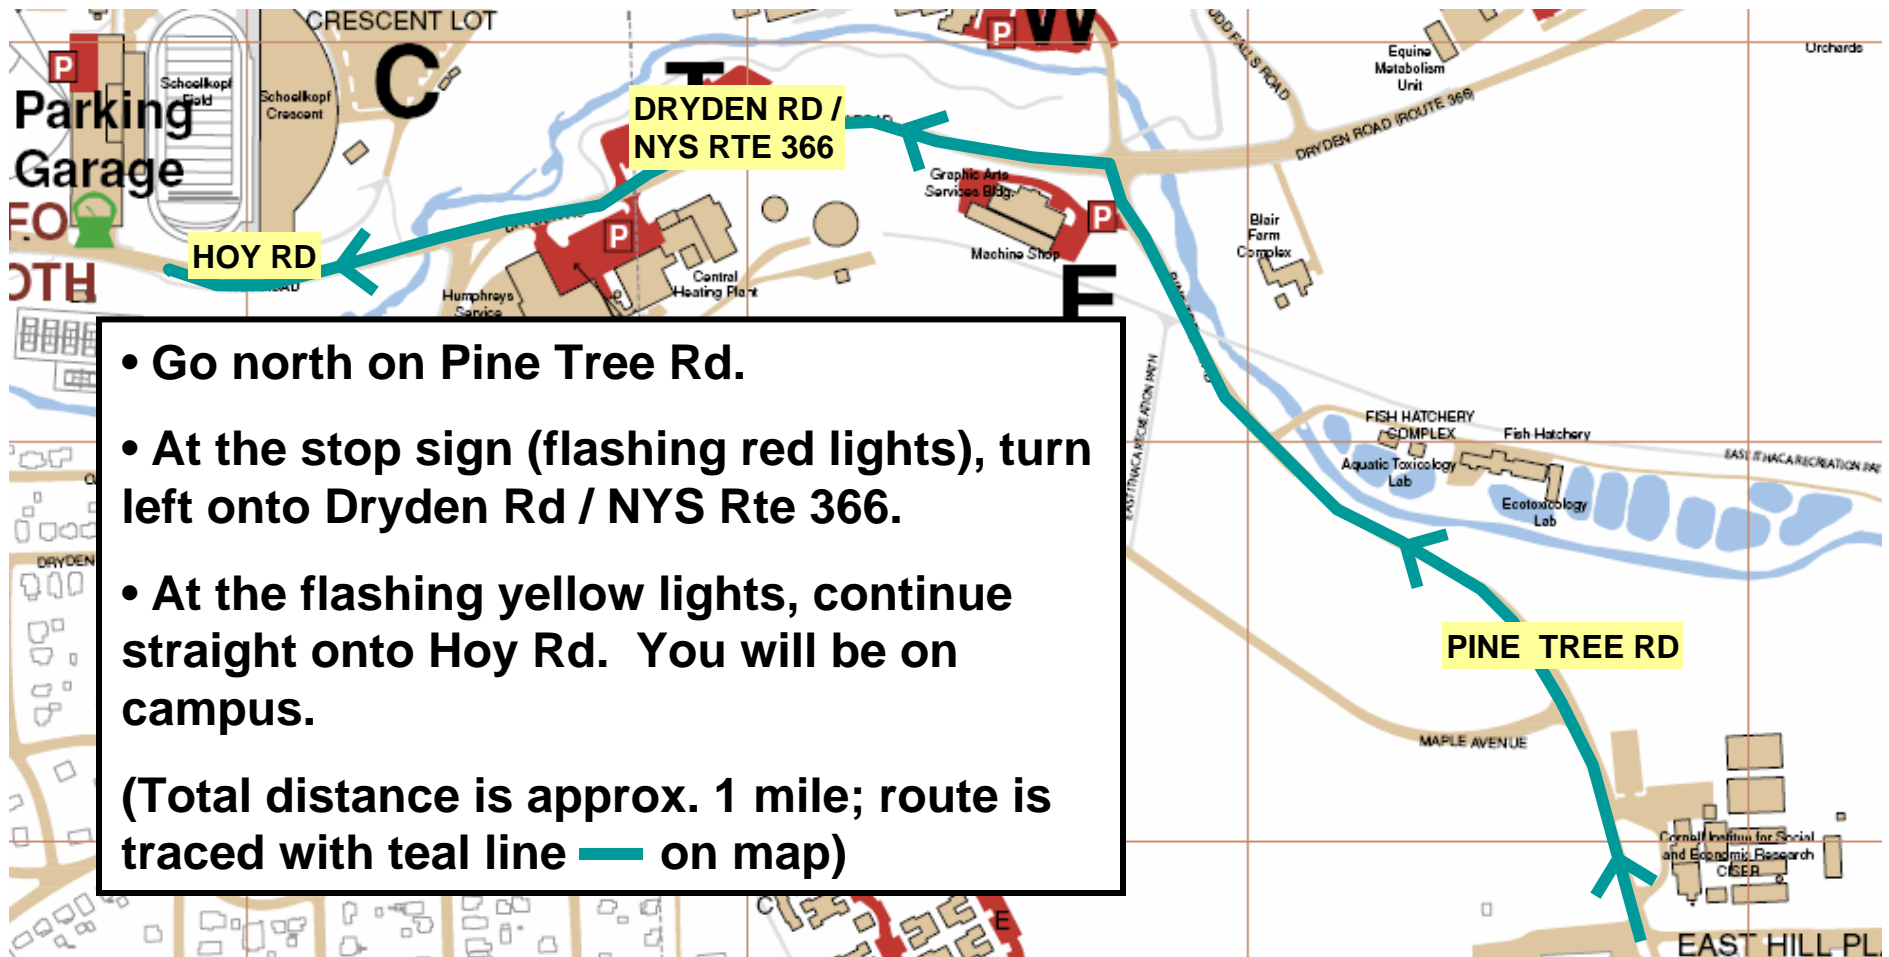

Driving from Best Western to Cornell

- Go north on Pine Tree Rd.
- At the stop sign (flashing red lights), turn left onto Dryden Rd / NYS Rte 366.
- At the flashing yellow lights, continue straight onto Hoy Rd. You will be on campus.

(Total distance is approx. 1 mile; route is traced with teal line — on map)

Approximate location of Best Western University Inn
(located in East Hill Plaza)