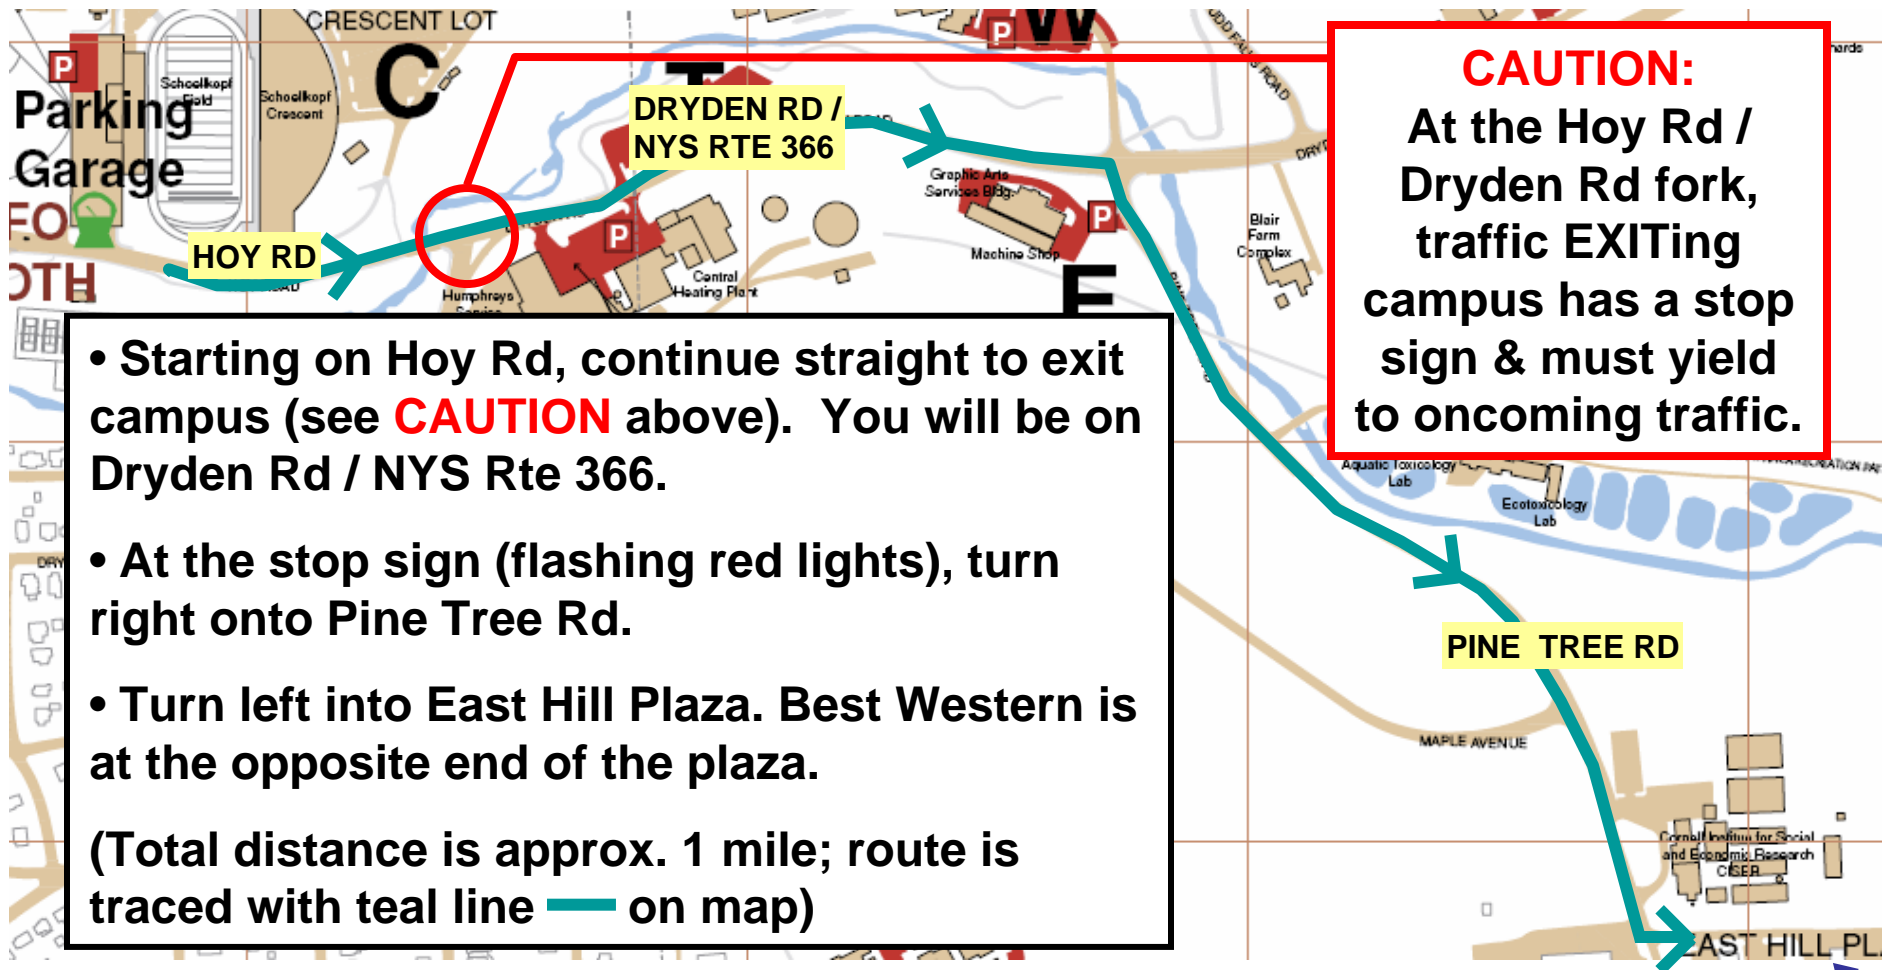

Driving from Cornell to Best Western

Approximate location of Best Western University Inn
(located in East Hill Plaza)